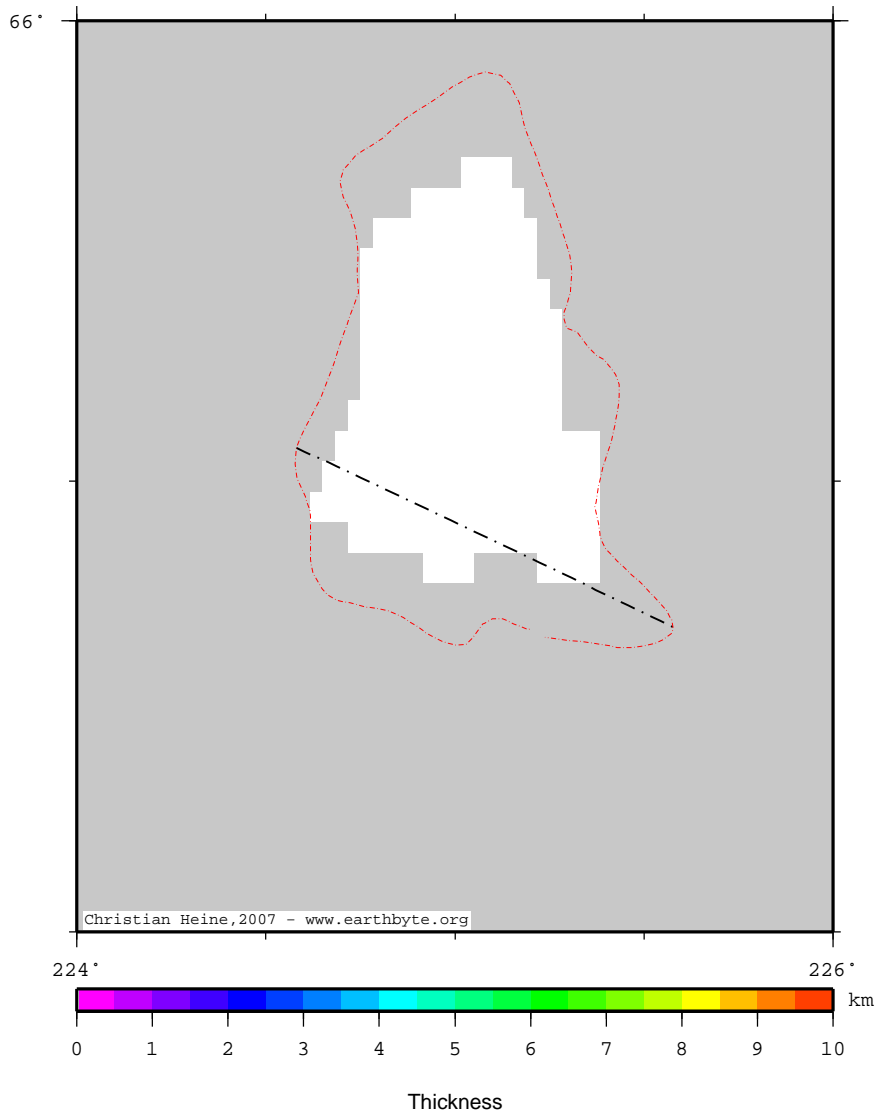

BonnetPlumeBasin - laskesedthick

125
km