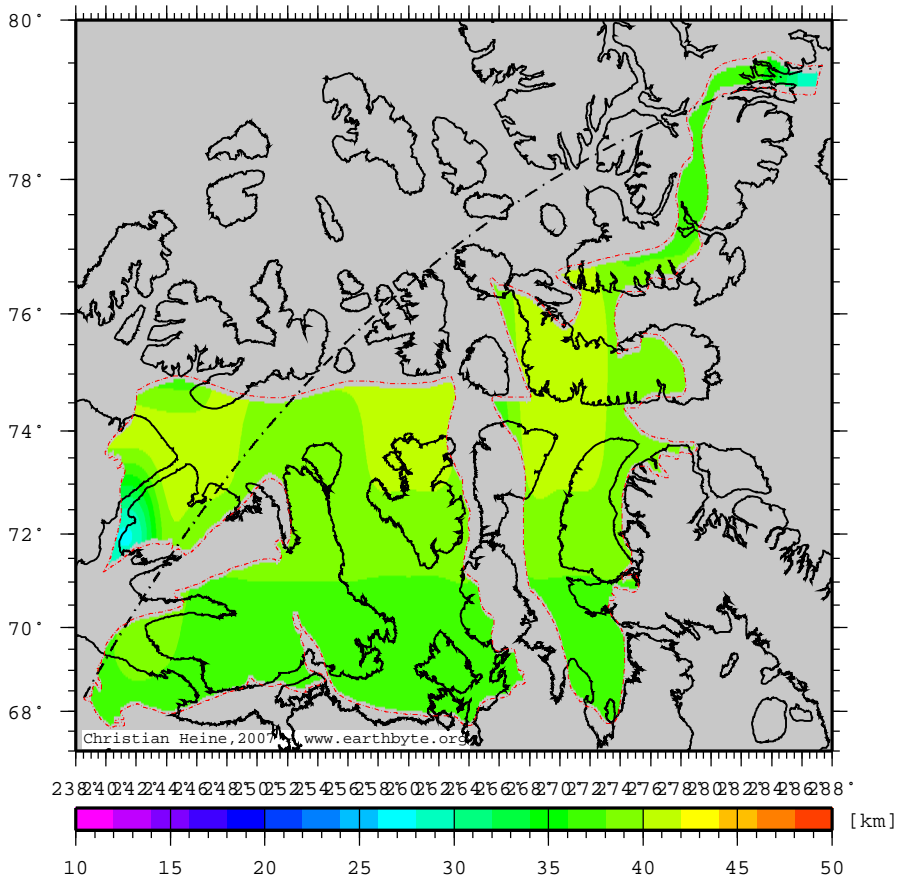

# ArcticStablePlatform – thick

Thickness