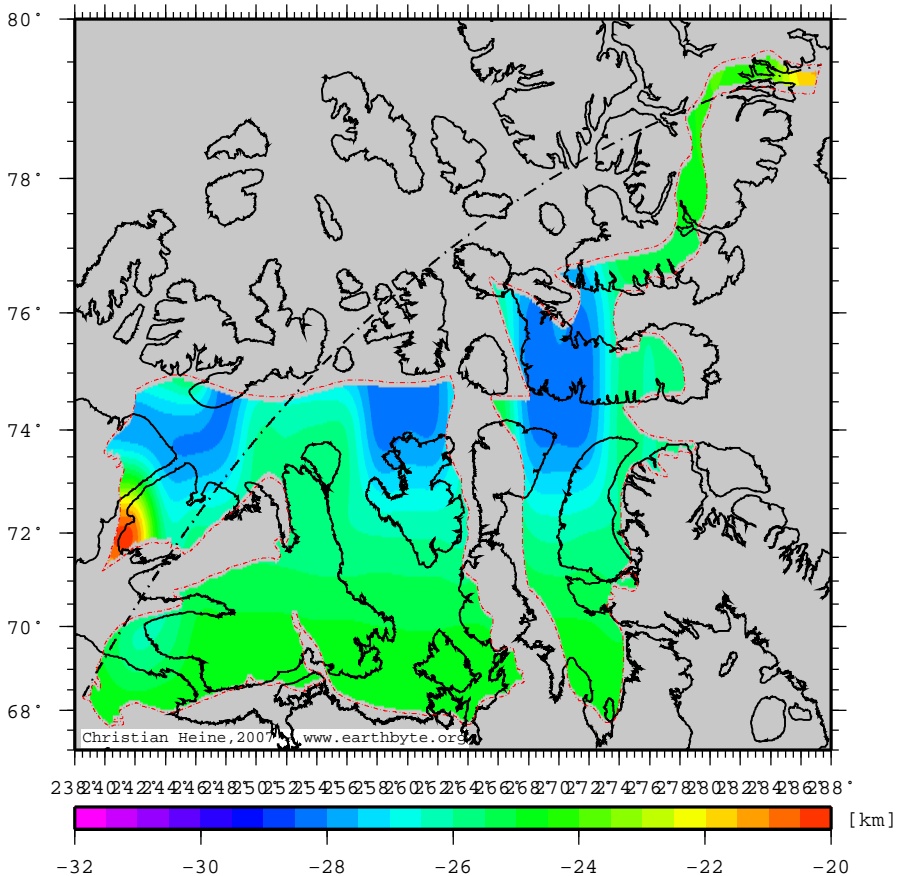

# ArcticStablePlatform – t6

Depth