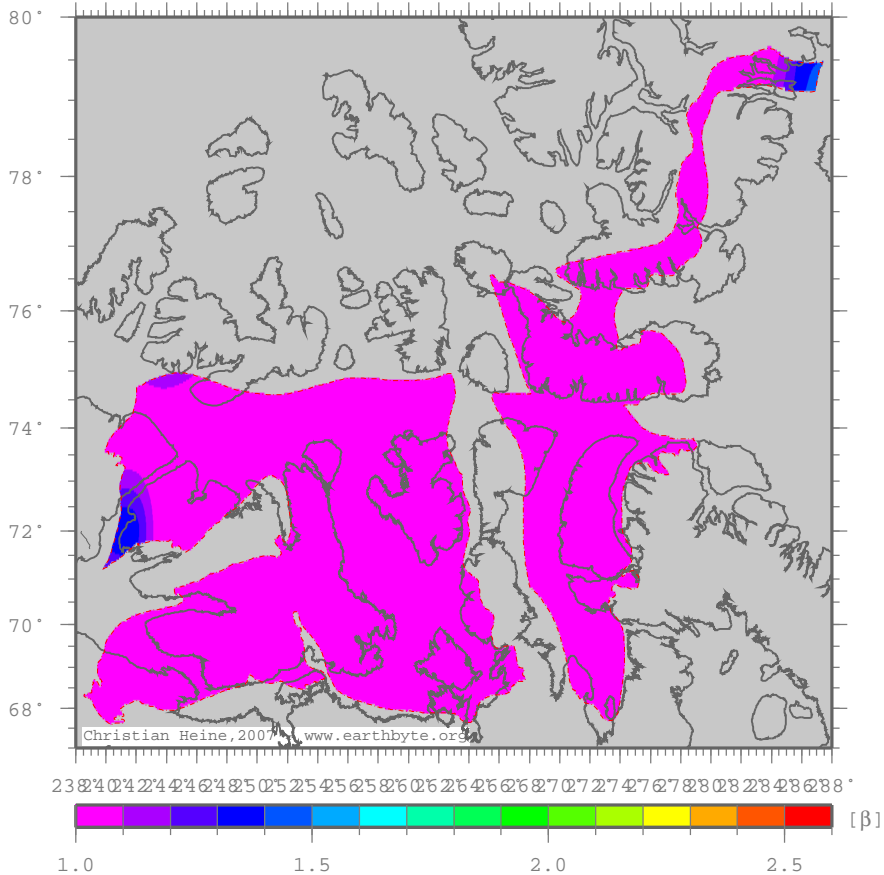

ArcticStablePlatform – betacrust

Crustal extension factor