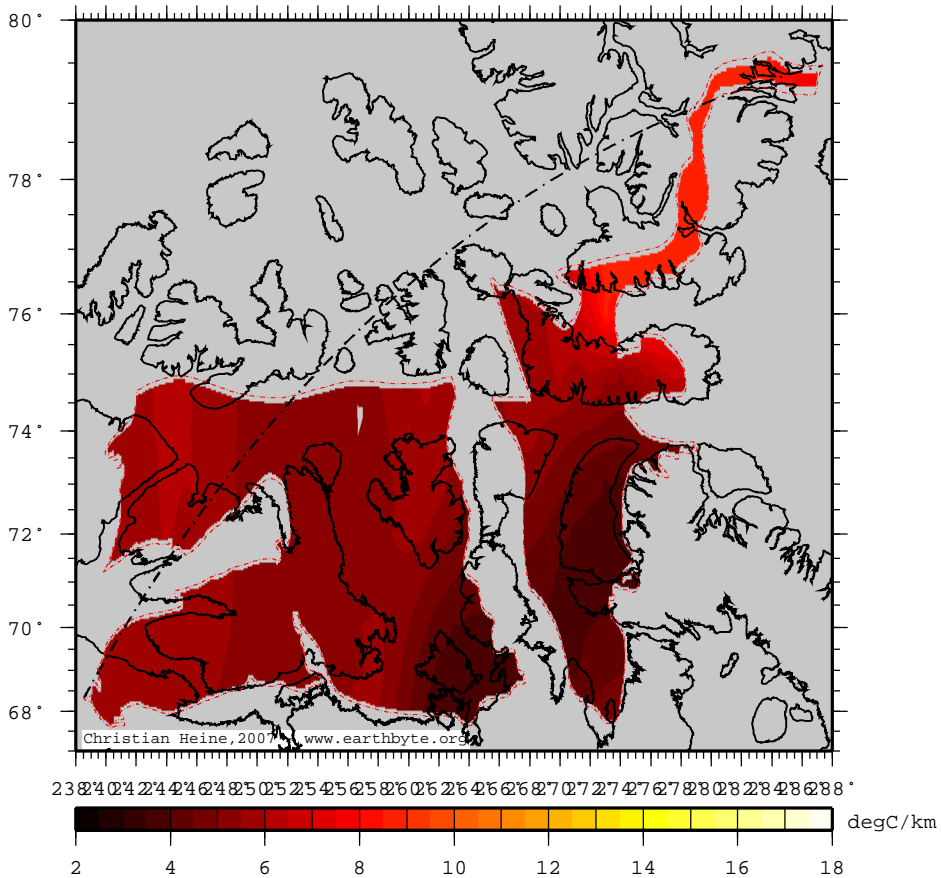

# ArcticStablePlatform – TC1\_gradTlith

Gradient