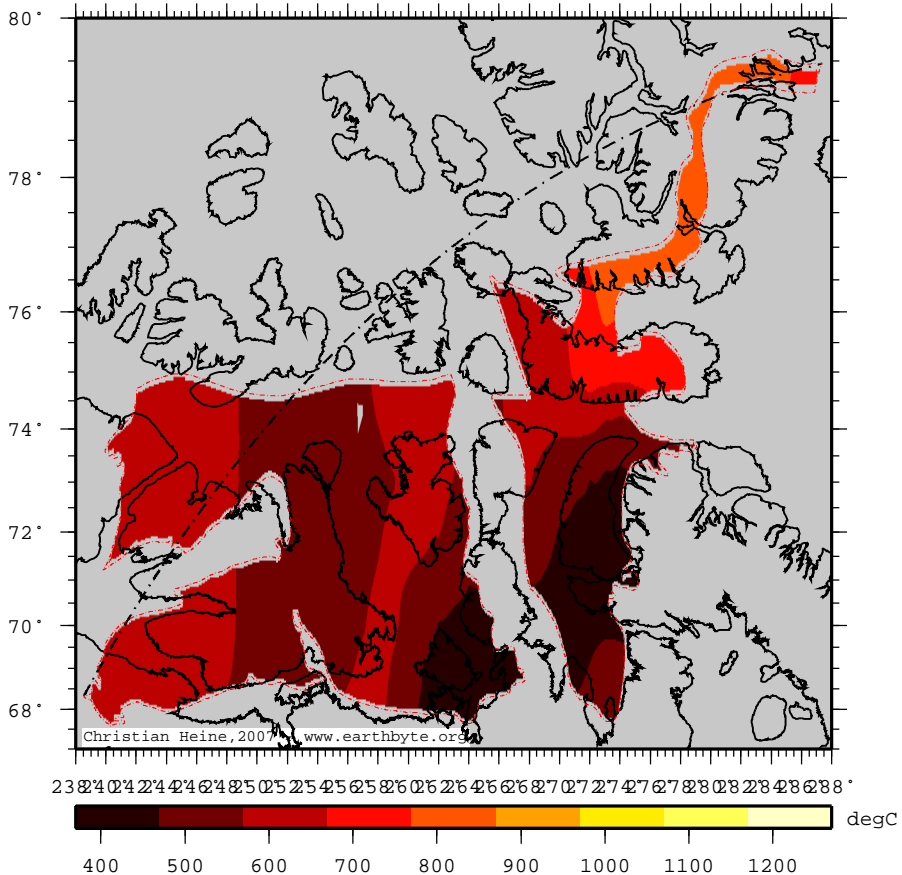

ArcticStablePlatform – TC1_T50

Temperature