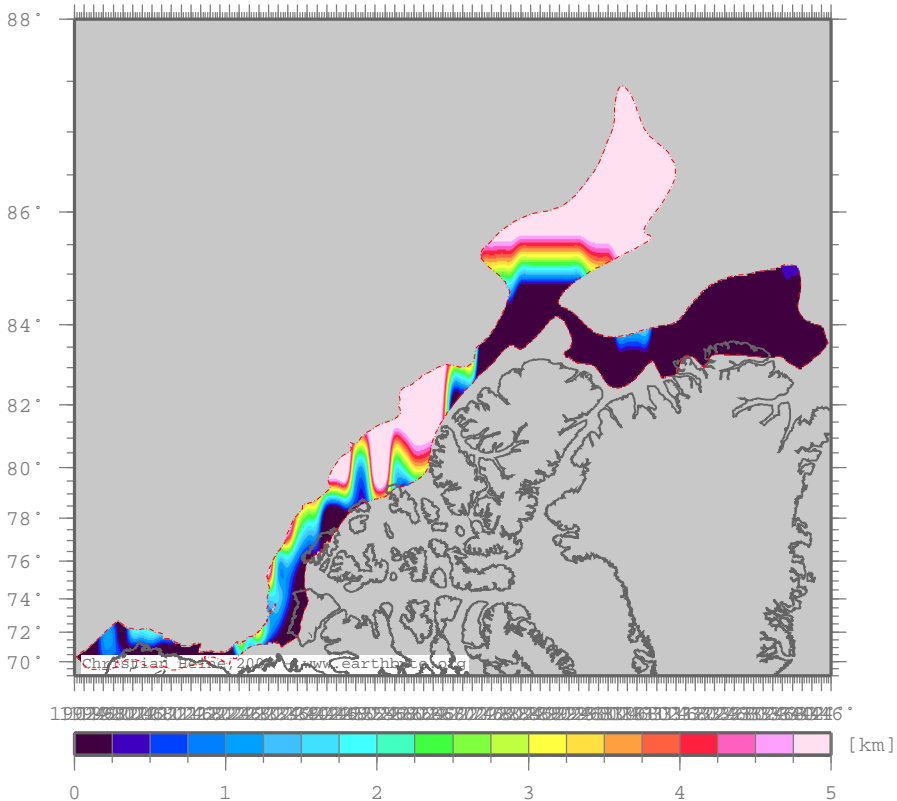

# ArcticCoastalPlain – tstrust

Total tectonic subsidence

0 1 2 3 4 5

km