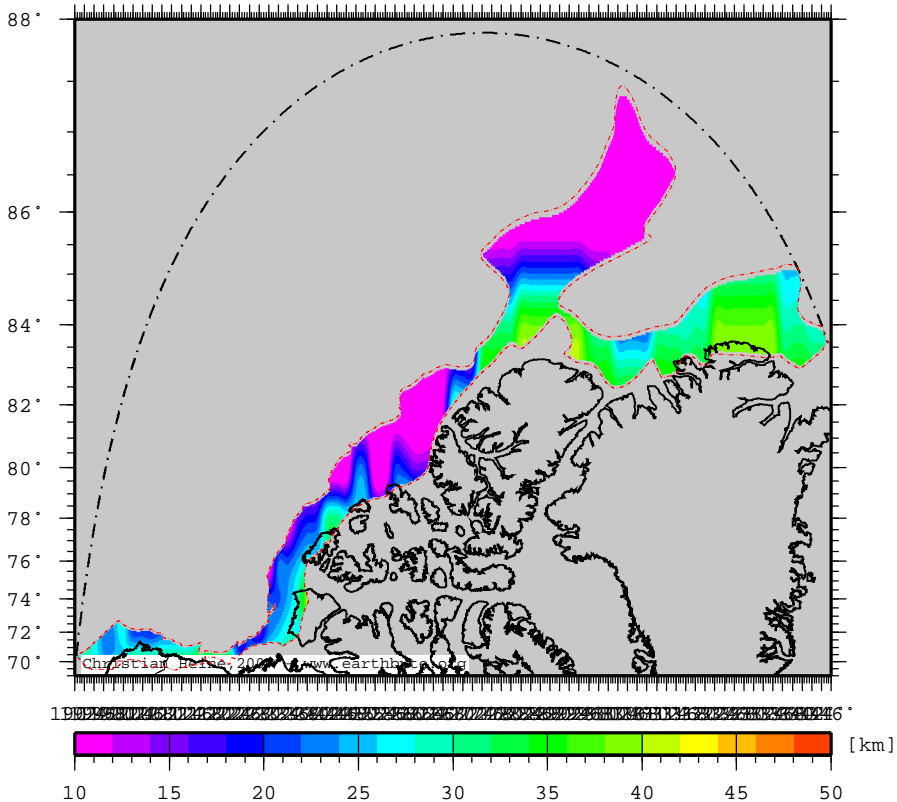

ArcticCoastalPlain – plaincrust

Thickness

0 12 50

km