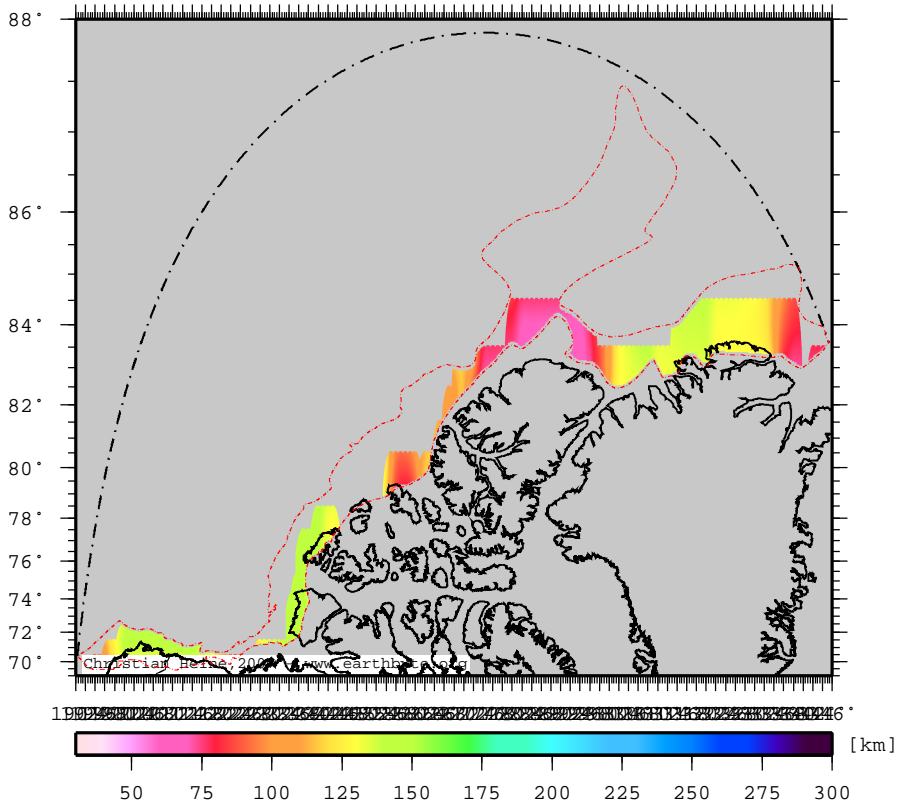

# ArcticCoastalPlain – mantlelid

0 12 50

km