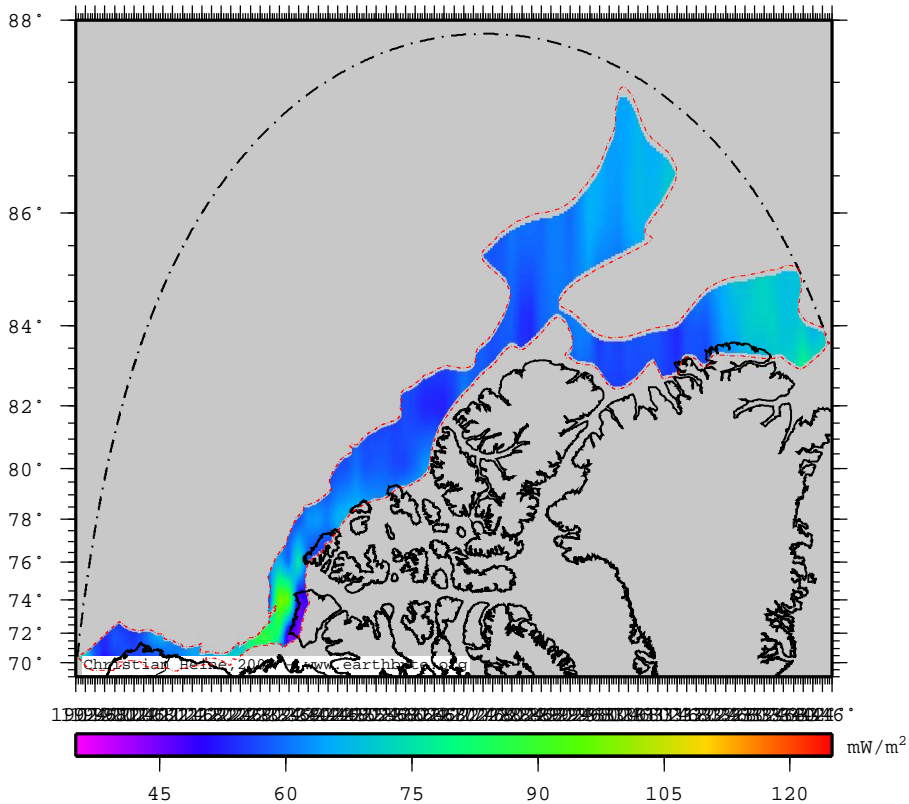

ArcticCoastalPlain – heatflow

0 12 25 50

km