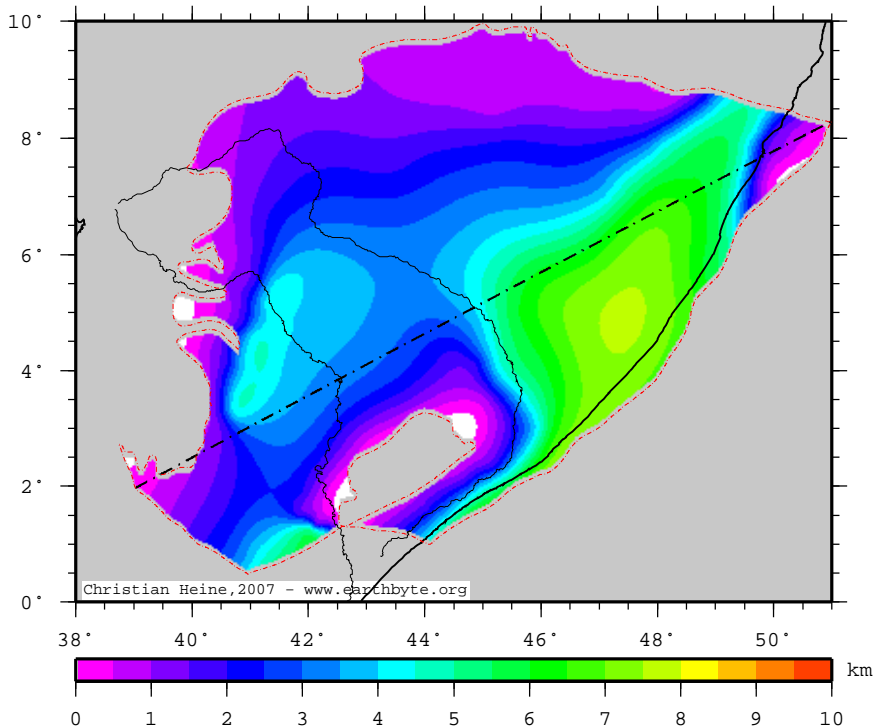

# SomaliBasin – mobilisopachs

Thickness