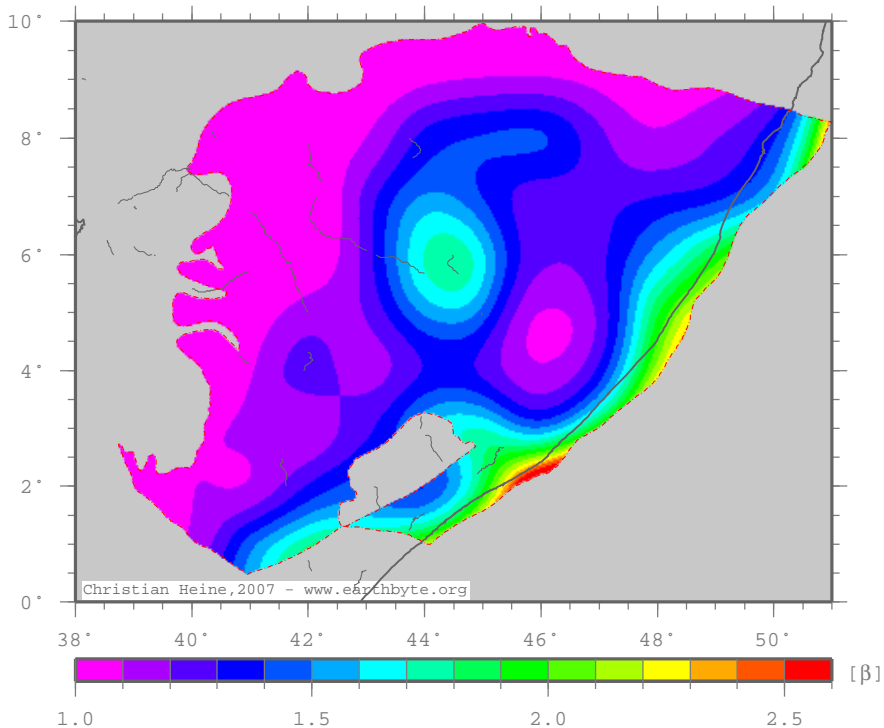

# SomaliBasin – betased

Crustal extension from sed thickness