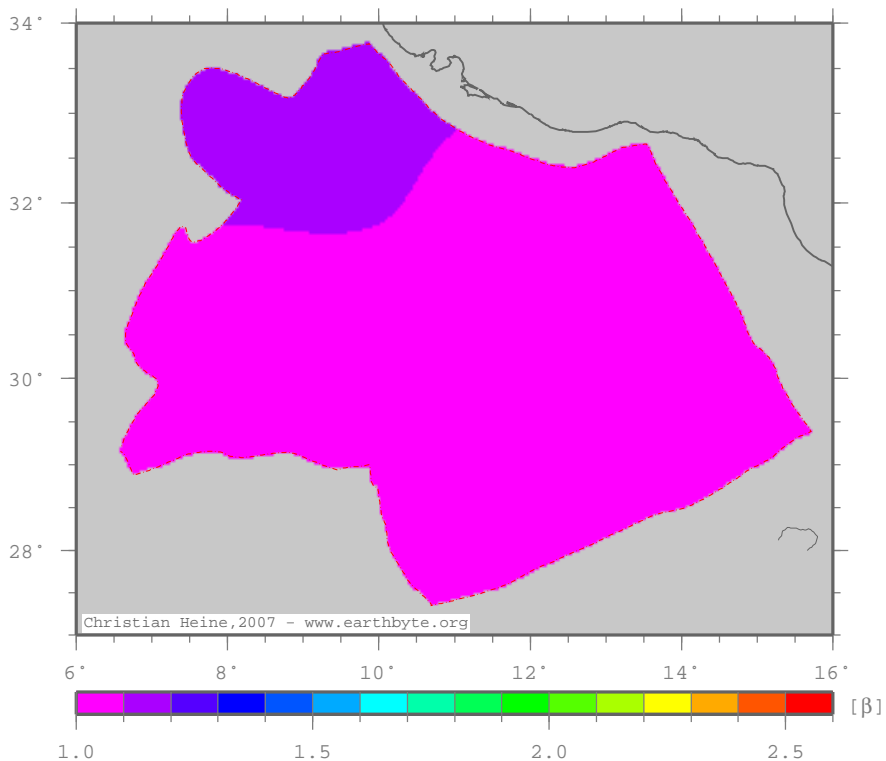

# GhadamesBasin – betacrust

Crustal extension factor