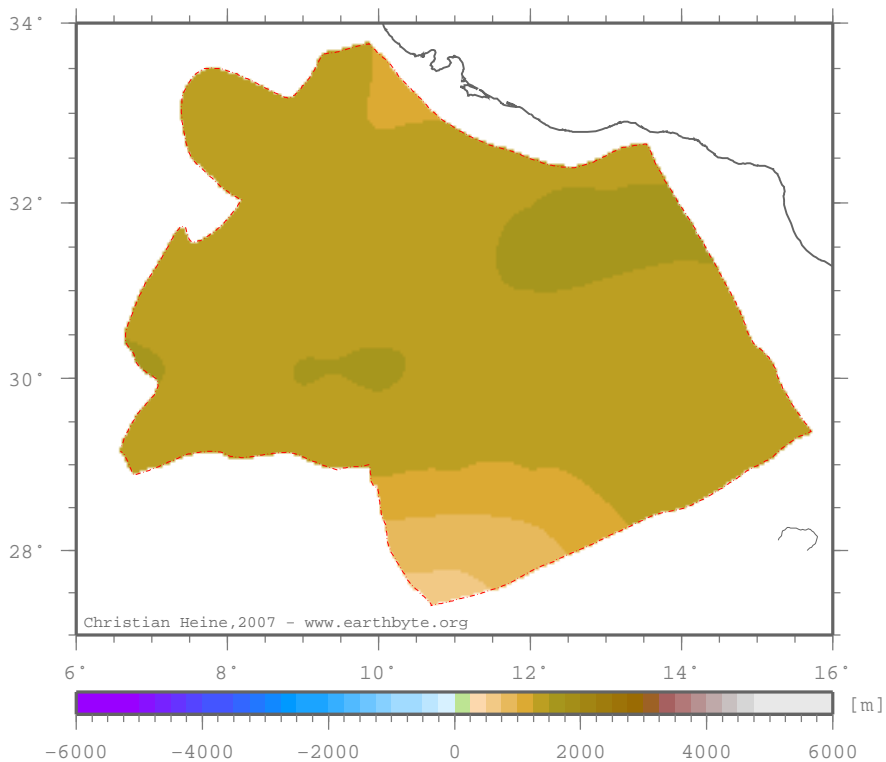

GhadamesBasin – predele

Elevation