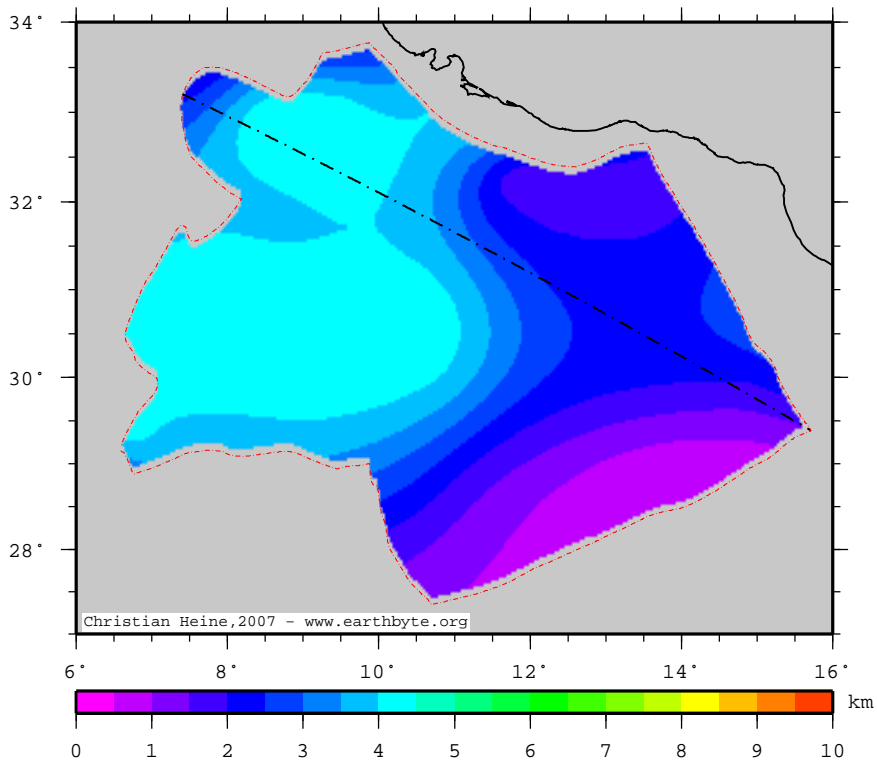

GhadamesBasin – mobilisopachs

Thickness